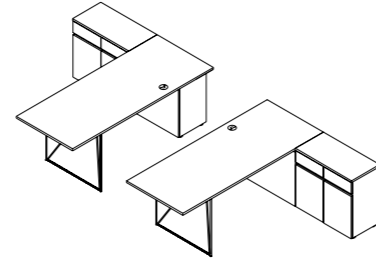

Thin legs contrived for internet and electric wire management.

Die Strom und Internetkabel sind im Inneren der dünnen Tischbeine.

ARIES

1600x800, H=740
1800x800, H=740

1600x800, H=740
1800x800, H=740

1600x1600, H=740
1800x1600, H=740

1600x1600, H=740

1600x1600, H=740

1600x3200, H=740

2000x800, H=740

2000x1600, H=740

2000x1600, H=740

2000x1600, H=740

2000x3200, H=740

ø 1200, H=740

2200x1300, H=740

1300x300

1300x300
1500x300

1600x400, H=855

436x600, H=520

600x400, H=1600

MELAMIN
MELAMINE
MELAMIN