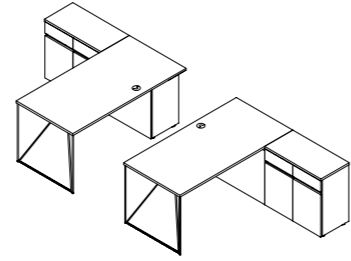

Thin legs contrived for internet and electric wire management.

Die Strom und Internetkabel sind im Inneren der dünnen Tischbeine.

ARIES

1600x800, H=740
1800x800, H=740

1600x800, H=740
1800x800, H=740

1600x1600, H=740
1800x1600, H=740

1600x1600, H=740

1600x1600, H=740

1600x3200, H=740

2000x800, H=740

2000x1600, H=740

2000x1600, H=740

2000x1600, H=740

2000x3200, H=740