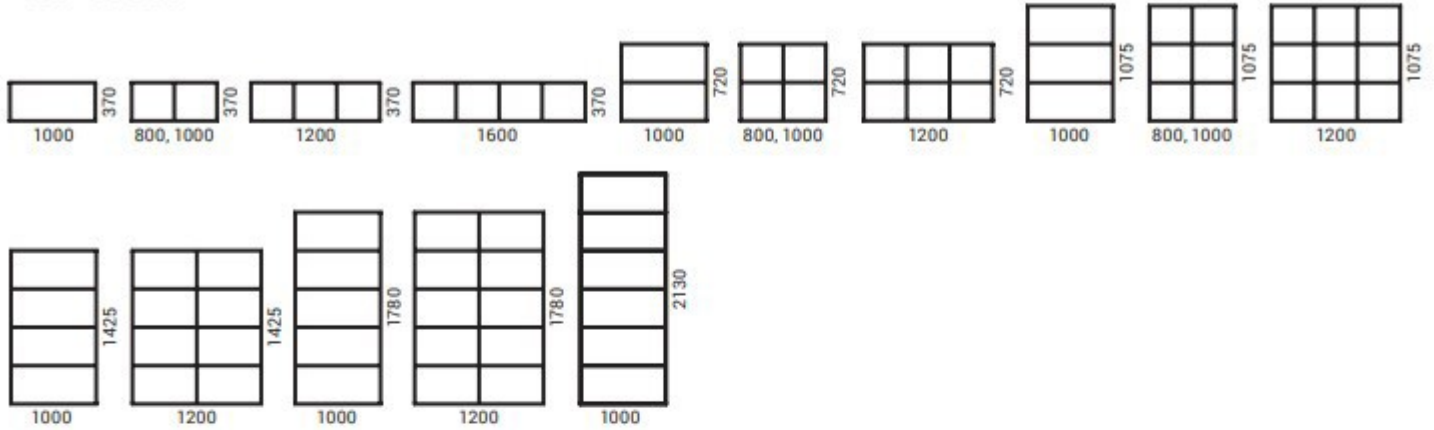

RANGE

Bookcases