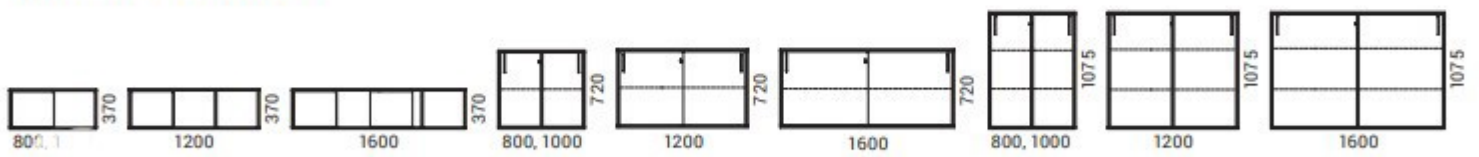

## Wardrobes

D=400 mm / 420 mm (with doors)