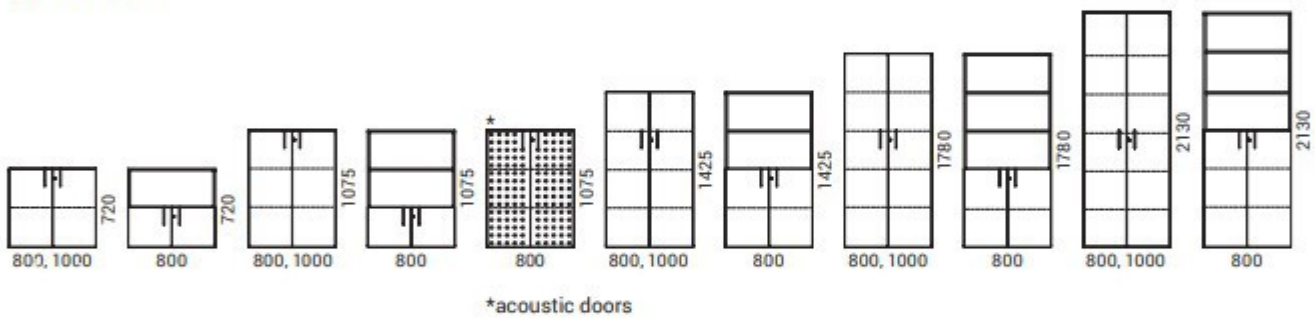

RANGE

Bookcases

Cabinets

Cabinets with sliding doors

Wardrobes

D=400 mm / 420 mm (with doors)